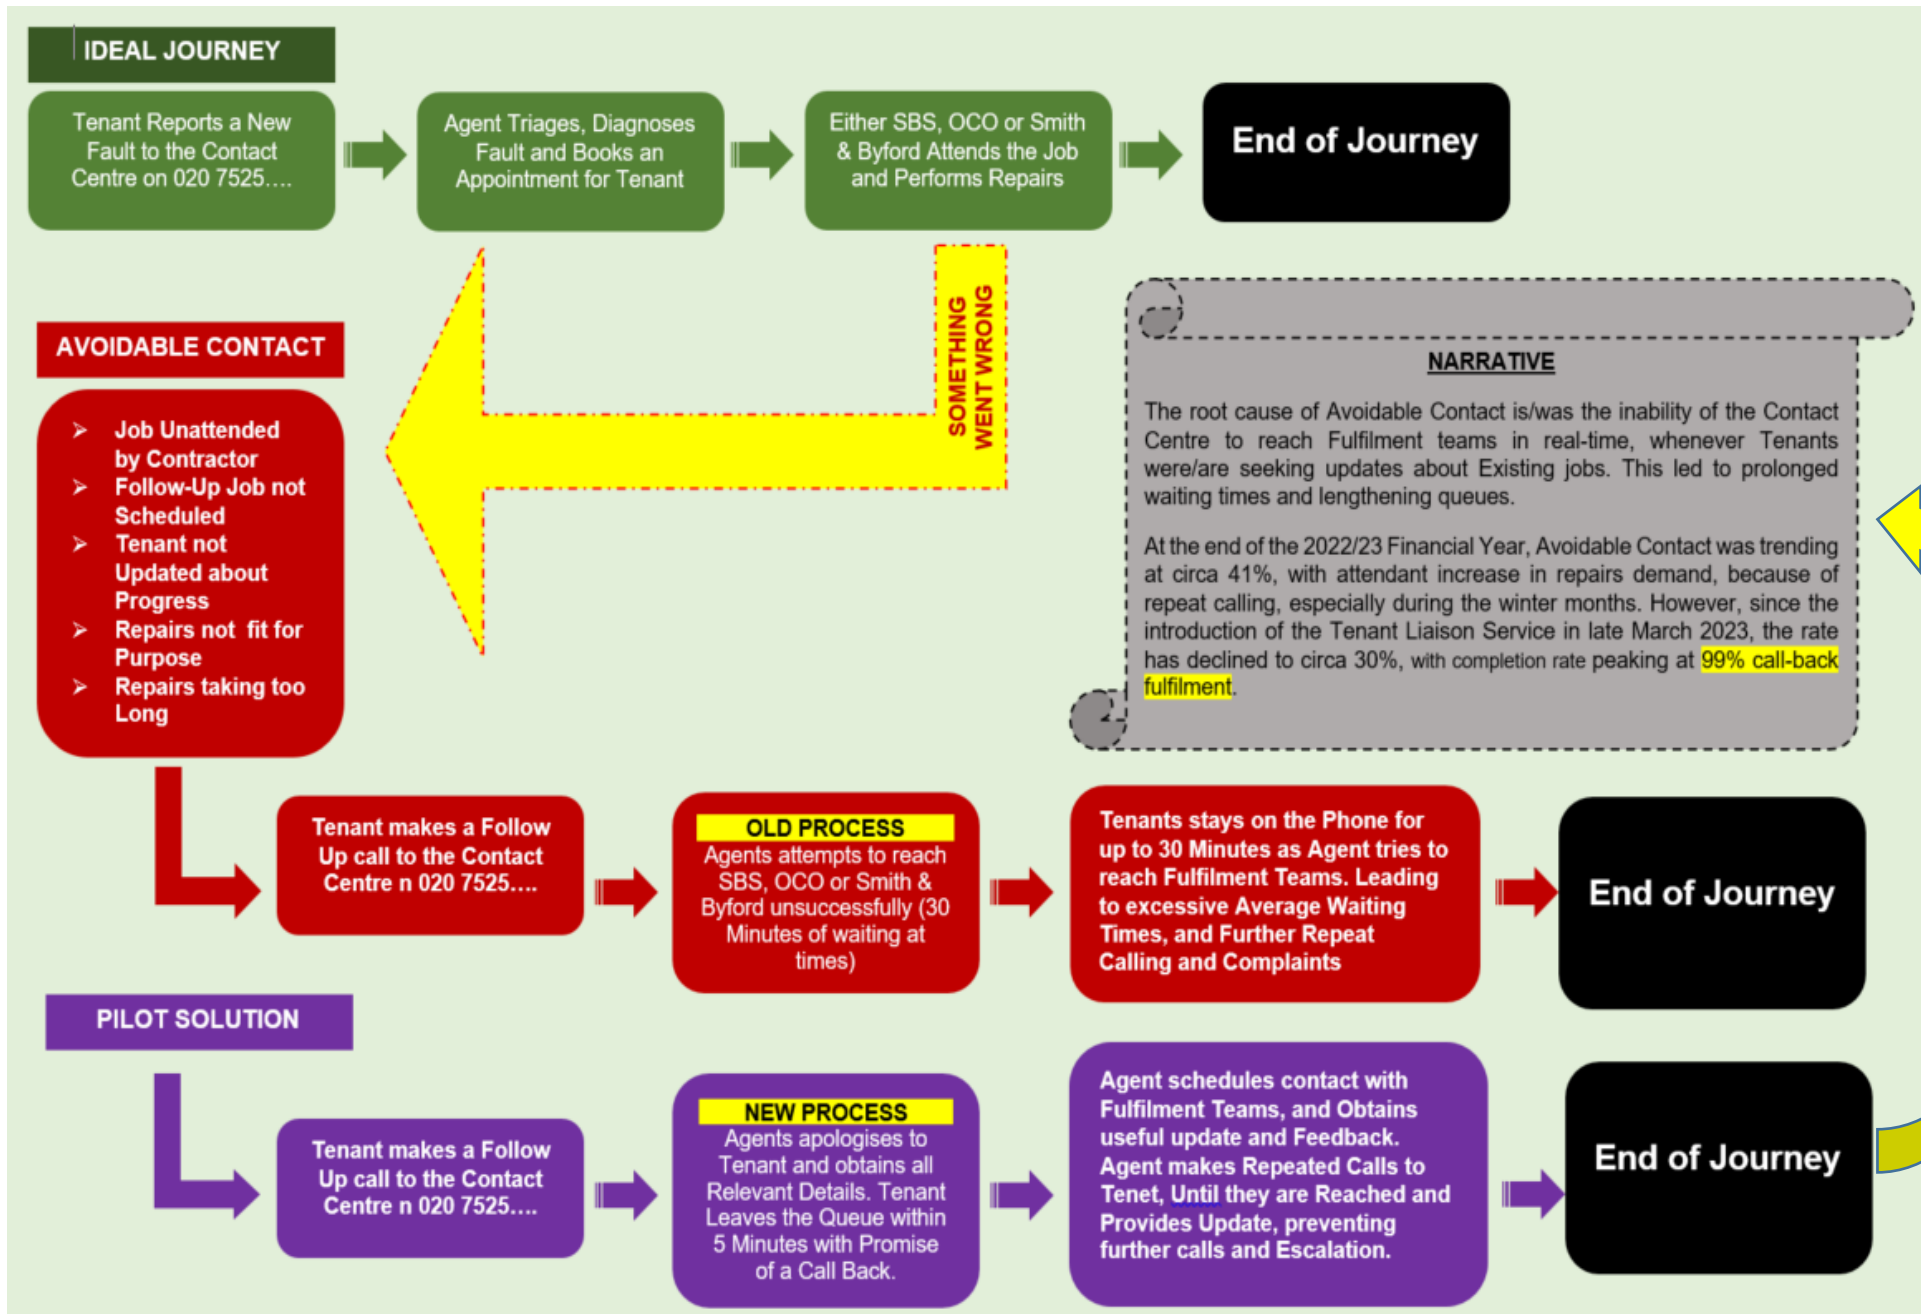

# Avoidable Contact Illustration

Workstream	Monthly Ave	Annual
Repairs	26,177	314,124
Housing Advice	4,534	54,408
Env & Leisure	8,291	99,492
SMART	11,648	139,776
	50,650	<b>607,800</b>

Workstream	Monthly Ave	Annual
Repairs	23,000	276,000
Housing Advice	4,493	53,916
Env & Leisure	8,110	97,320
SMART	11,648	139,776
	47,251	<b>567,012</b>