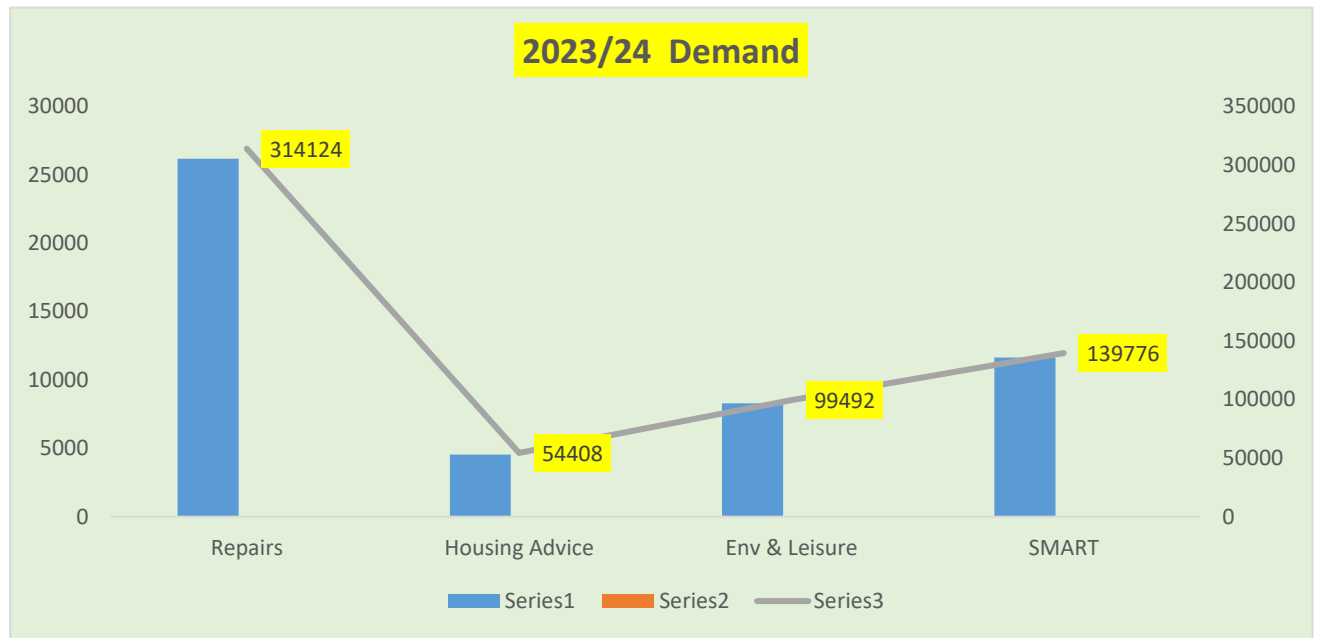

# Avoidable Contact Illustration

Workstream	Monthly Ave	Annual
Repairs	26,177	314,124
Housing Advice	4,534	54,408
Env & Leisure	8,291	99,492
SMART	11,648	139,776
	50,650	<b>607,800</b>

Workstream	Monthly Ave	Annual
Repairs	23,000	276,000
Housing Advice	4,493	53,916
Env & Leisure	8,110	97,320
SMART	11,648	139,776
	47,251	<b>567,012</b>